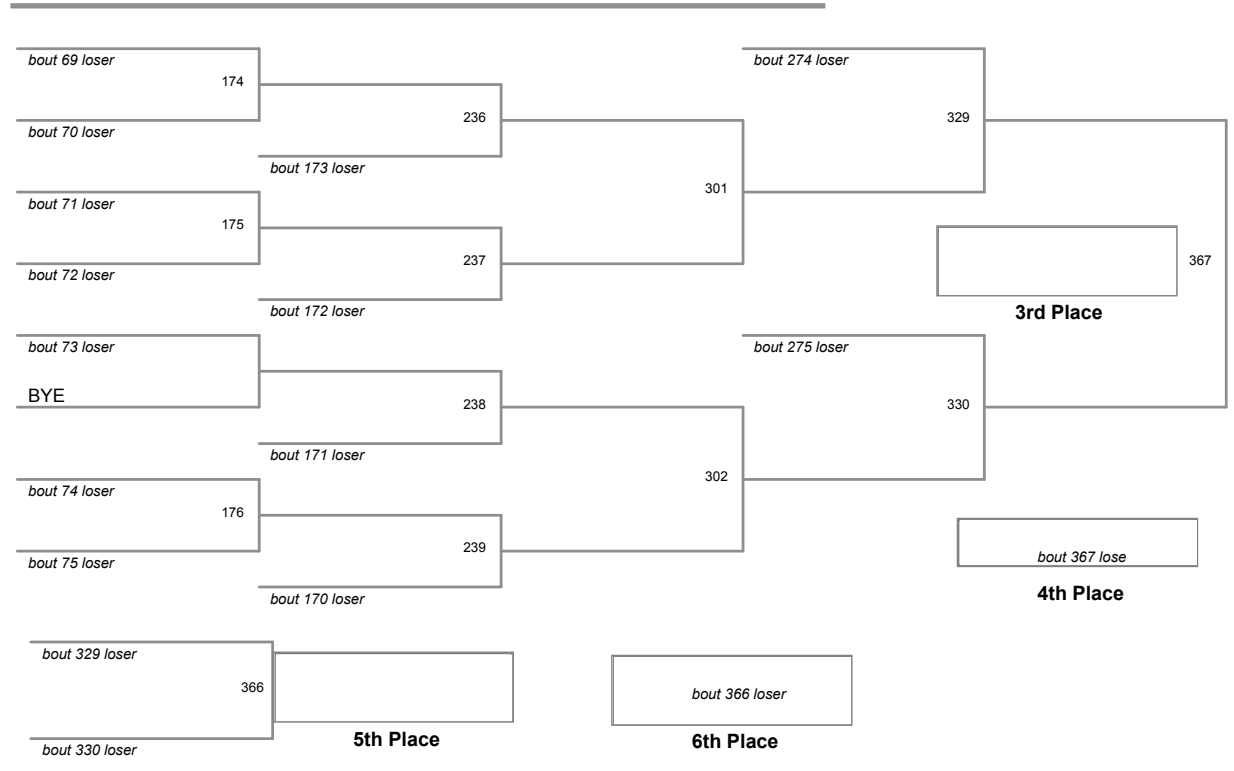

Burnt Mountain Classic 20'
default-division

106 Lbs

Burnt Mountain Classic 20' default-division

113 Lbs

Burnt Mountain Classic 20'
default-division

120 Lbs

Burnt Mountain Classic 20'
default-division

126 Lbs

Burnt Mountain Classic 20'
default-division

132 Lbs

Burnt Mountain Classic 20' default-division

138 Lbs

Burnt Mountain Classic 20
default-division

145 Lbs

Burnt Mountain Classic 20' default-division

152 Lbs

Burnt Mountain Classic 20
default-division

160 Lbs

Burnt Mountain Classic 20'
default-division

170 Lbs

Burnt Mountain Classic 20
default-division

182 Lbs

Burnt Mountain Classic 20'
default-division

195 Lbs

Burnt Mountain Classic 20'
default-division

220 Lbs

Burnt Mountain Classic 20'
default-division

285 Lbs