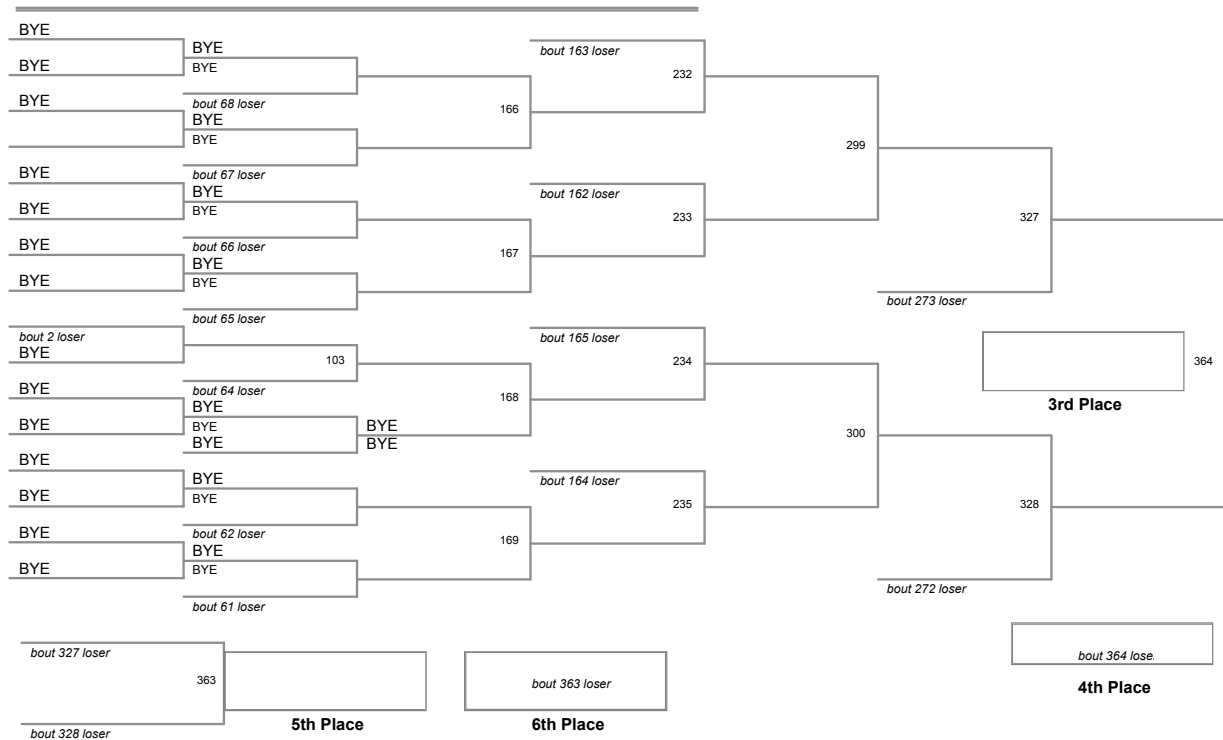

Burnt Mountain Classic 20'
default-division

106 Lbs

Burnt Mountain Classic 20' default-division

113 Lbs

Burnt Mountain Classic 20'
default-division

120 Lbs

Burnt Mountain Classic 20'
default-division

126 Lbs

Burnt Mountain Classic 20'
default-division

132 Lbs

Burnt Mountain Classic 20' default-division

138 Lbs

Burnt Mountain Classic 20
default-division

145 Lbs

Burnt Mountain Classic 20' default-division

152 Lbs

Burnt Mountain Classic 20
default-division

160 Lbs

Burnt Mountain Classic 20'
default-division

170 Lbs

Burnt Mountain Classic 20
default-division

182 Lbs

Burnt Mountain Classic 20'
default-division

195 Lbs

Burnt Mountain Classic 20'
default-division

220 Lbs

Burnt Mountain Classic 20'
default-division

285 Lbs