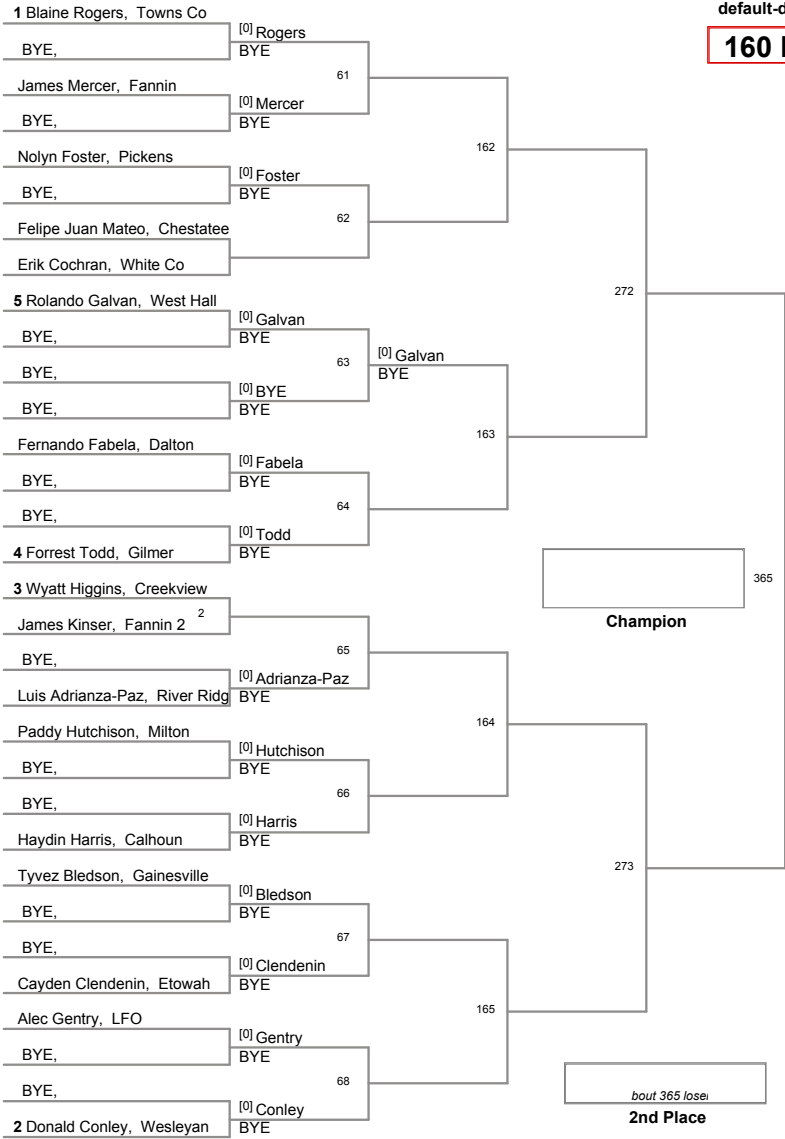

Burnt Mountain Classic 20'
default-division

106 Lbs

Burnt Mountain Classic 20' default-division

113 Lbs

Burnt Mountain Classic 20'
default-division

120 Lbs

Burnt Mountain Classic 20'
default-division

126 Lbs

Burnt Mountain Classic 20'
default-division

132 Lbs

Burnt Mountain Classic 20' default-division

138 Lbs

Burnt Mountain Classic 20
default-division

145 Lbs

Burnt Mountain Classic 20' default-division

152 Lbs

Burnt Mountain Classic 20
default-division

160 Lbs

Burnt Mountain Classic 20'
default-division

170 Lbs

Burnt Mountain Classic 20
default-division

182 Lbs

Burnt Mountain Classic 20'
default-division

195 Lbs