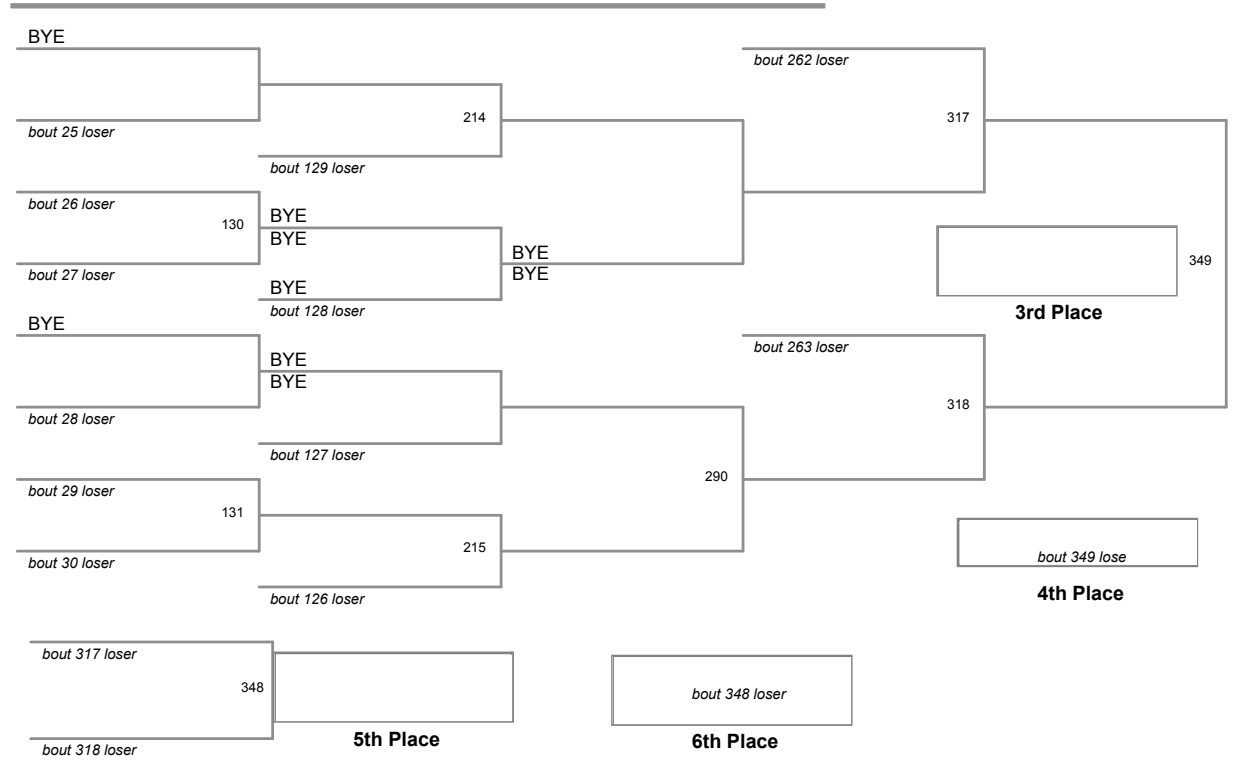

Burnt Mountain Classic 20'
default-division

106 Lbs

Burnt Mountain Classic 20' default-division

113 Lbs

Burnt Mountain Classic 20'
default-division

120 Lbs

Burnt Mountain Classic 20'
default-division

126 Lbs

Burnt Mountain Classic 20'
default-division

132 Lbs

Burnt Mountain Classic 20' default-division

138 Lbs

Burnt Mountain Classic 20
default-division

145 Lbs

Burnt Mountain Classic 20' default-division

152 Lbs

Burnt Mountain Classic 20
default-division

160 Lbs

Burnt Mountain Classic 20'
default-division

170 Lbs

Burnt Mountain Classic 20
default-division

182 Lbs

Burnt Mountain Classic 20'
default-division

195 Lbs

Burnt Mountain Classic 20'
default-division

220 Lbs

Burnt Mountain Classic 20'
default-division

285 Lbs