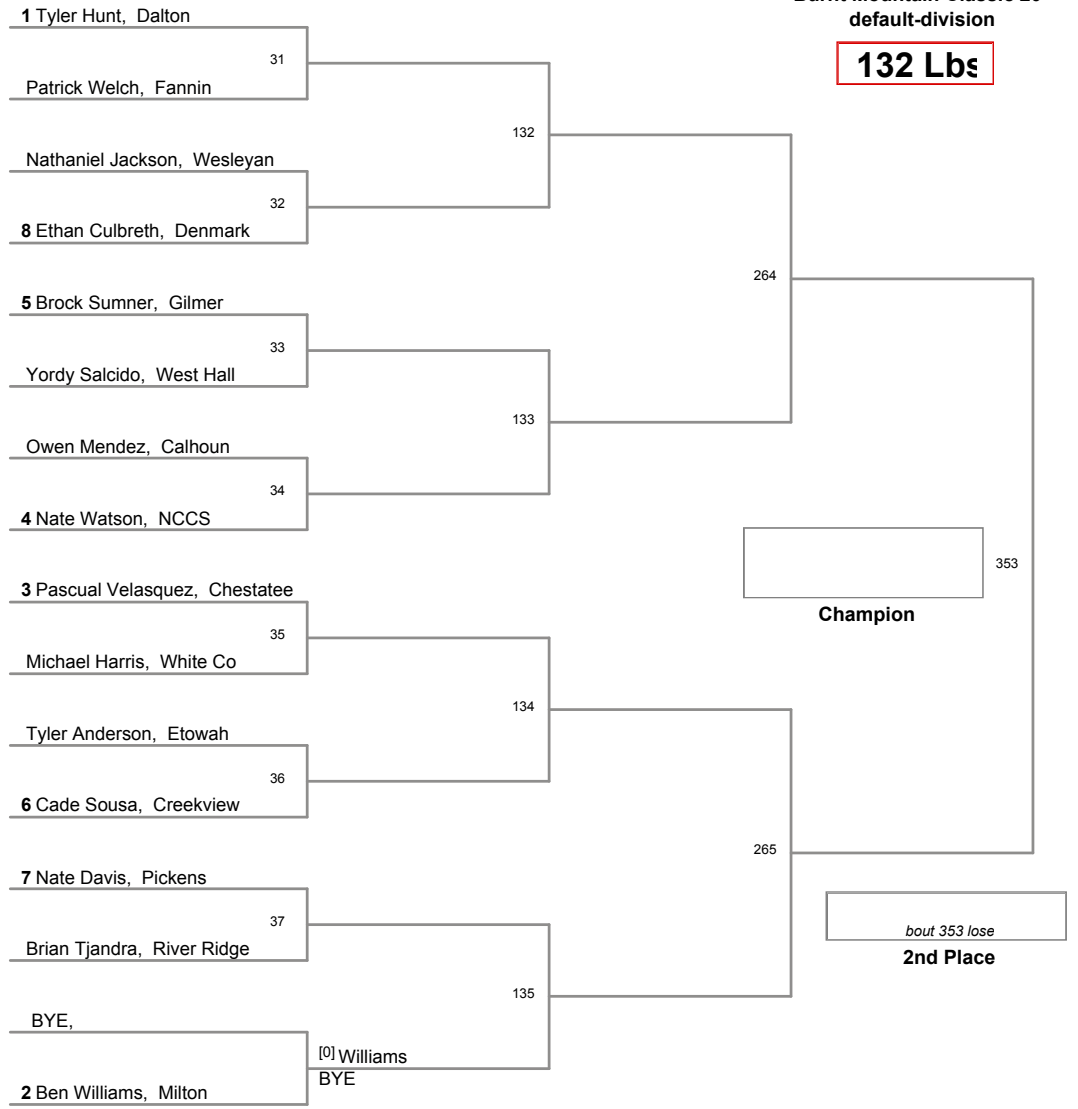

Burnt Mountain Classic 20'
default-division

106 Lbs

Burnt Mountain Classic 20' default-division

113 Lbs

Burnt Mountain Classic 20'
default-division

120 Lbs

Burnt Mountain Classic 20'
default-division

126 Lbs

Burnt Mountain Classic 20'
default-division

132 Lbs

Burnt Mountain Classic 20' default-division

138 Lbs

Burnt Mountain Classic 20
default-division

145 Lbs

Burnt Mountain Classic 20' default-division

152 Lbs

Burnt Mountain Classic 20
default-division

160 Lbs

Burnt Mountain Classic 20'
default-division

170 Lbs

Burnt Mountain Classic 20
default-division

182 Lbs

Burnt Mountain Classic 20'
default-division

195 Lbs

Burnt Mountain Classic 20'
default-division

220 Lbs

Burnt Mountain Classic 20'
default-division

285 Lbs