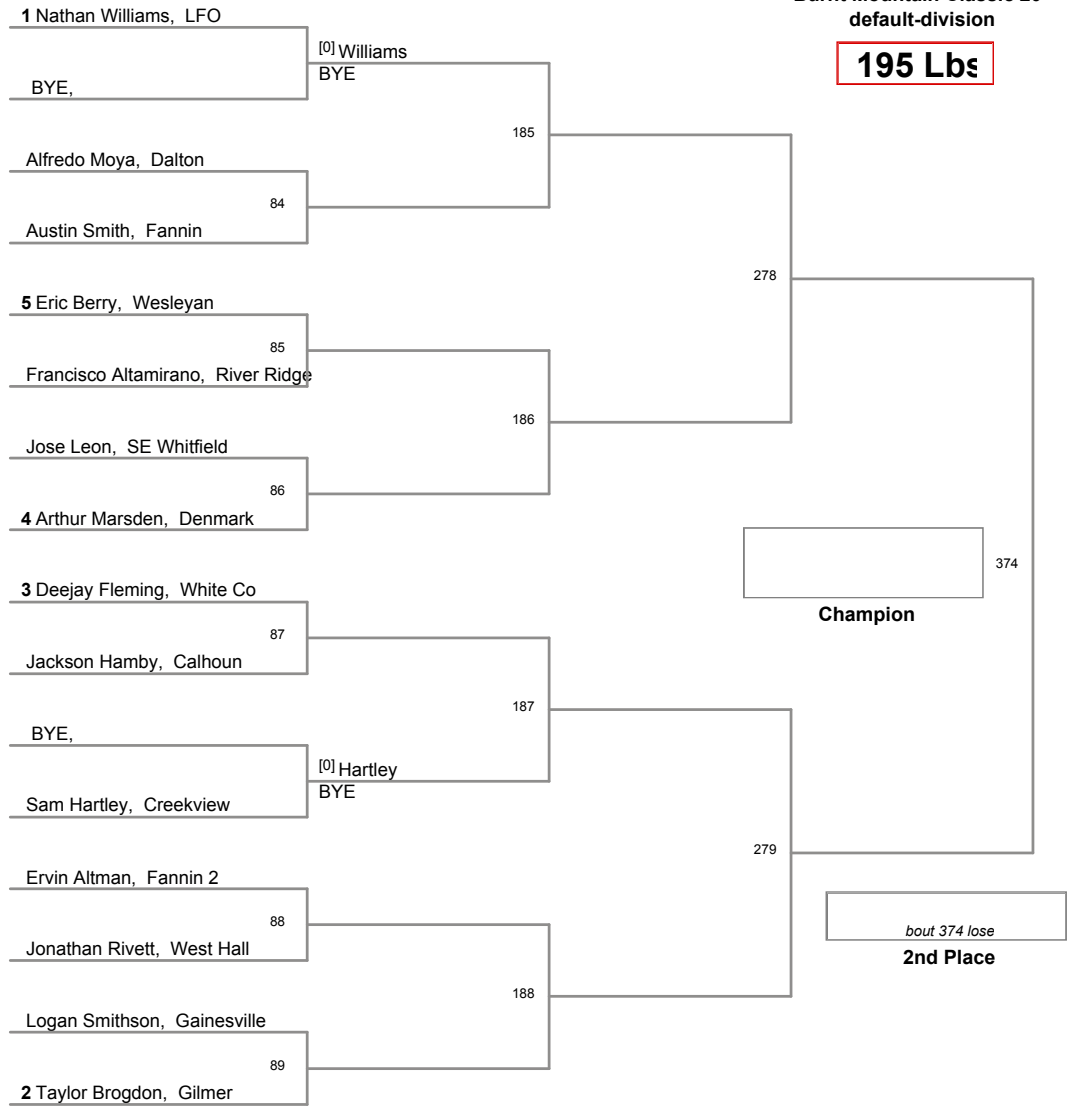

Burnt Mountain Classic 20'
default-division

106 Lbs

Burnt Mountain Classic 20' default-division

113 Lbs

Burnt Mountain Classic 20'
default-division

120 Lbs

Burnt Mountain Classic 20'
default-division

126 Lbs

Burnt Mountain Classic 20'
default-division

132 Lbs

Burnt Mountain Classic 20' default-division

138 Lbs

Burnt Mountain Classic 20
default-division

145 Lbs

Burnt Mountain Classic 20' default-division

152 Lbs

Burnt Mountain Classic 20
default-division

160 Lbs

Burnt Mountain Classic 20'
default-division

170 Lbs

Burnt Mountain Classic 20
default-division

182 Lbs

Burnt Mountain Classic 20'
default-division

195 Lbs

Burnt Mountain Classic 20'
default-division

220 Lbs

Burnt Mountain Classic 20'
default-division

285 Lbs