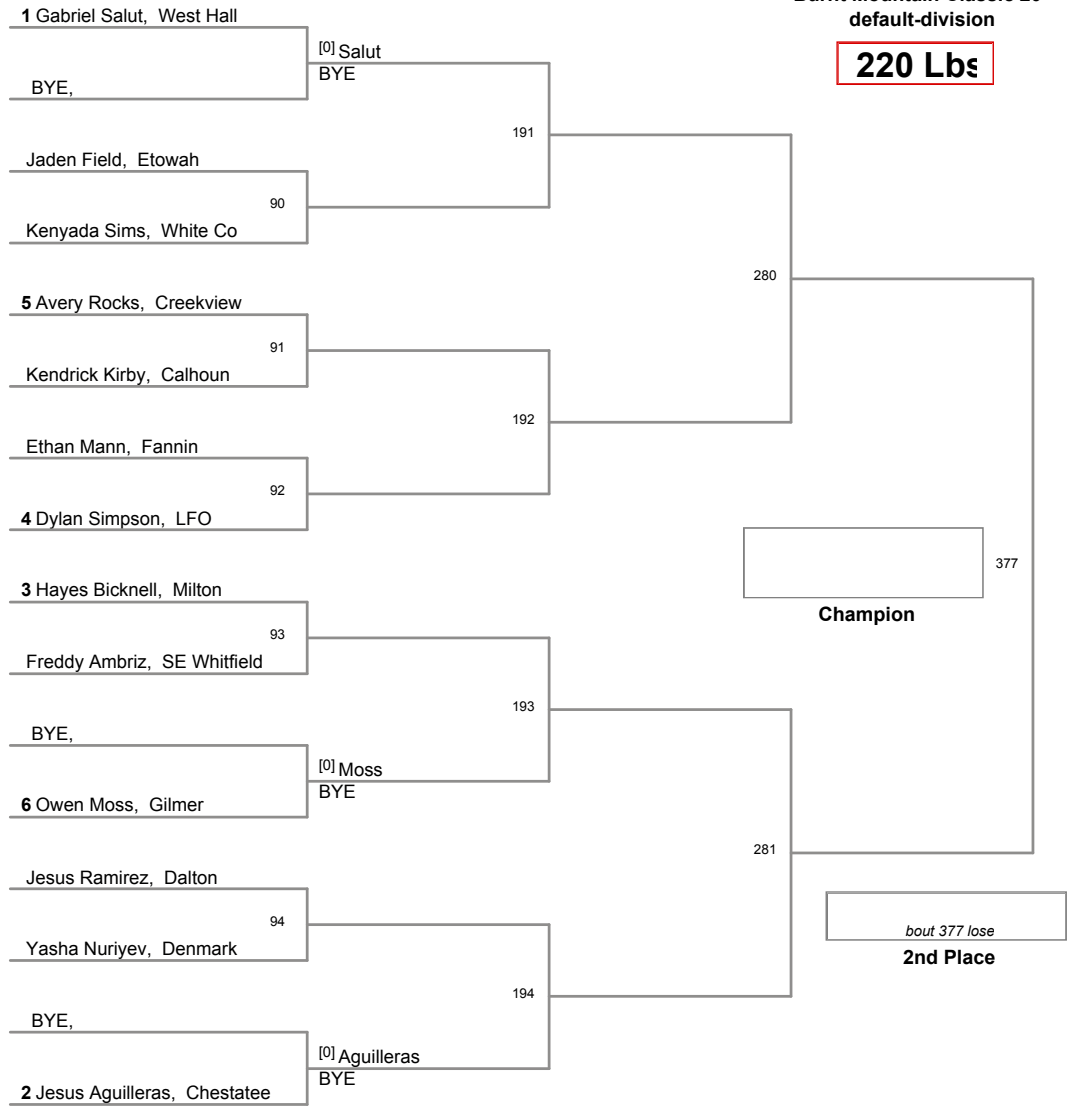

Burnt Mountain Classic 20'
default-division

220 Lbs