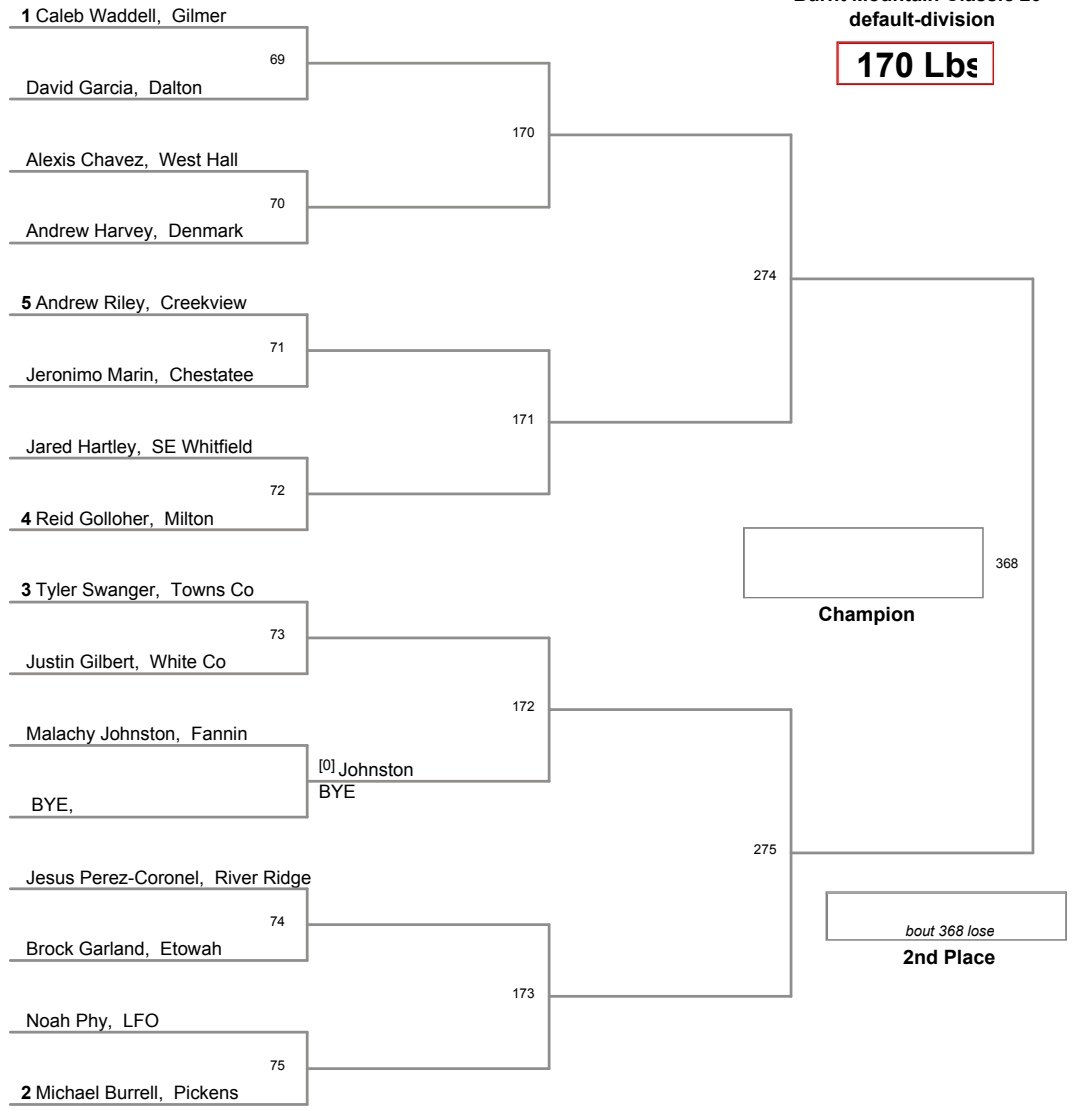

Burnt Mountain Classic 20'
default-division

106 Lbs

Burnt Mountain Classic 20' default-division

113 Lbs

Burnt Mountain Classic 20'
default-division

120 Lbs

Burnt Mountain Classic 20'
default-division

126 Lbs

Burnt Mountain Classic 20'
default-division

132 Lbs

Burnt Mountain Classic 20' default-division

138 Lbs

Burnt Mountain Classic 20
default-division

145 Lbs

Burnt Mountain Classic 20' default-division

152 Lbs

Burnt Mountain Classic 20
default-division

160 Lbs

Burnt Mountain Classic 20'
default-division

170 Lbs

Burnt Mountain Classic 20
default-division

182 Lbs

Burnt Mountain Classic 20'
default-division

195 Lbs

Burnt Mountain Classic 20'
default-division

220 Lbs

Burnt Mountain Classic 20'
default-division

285 Lbs