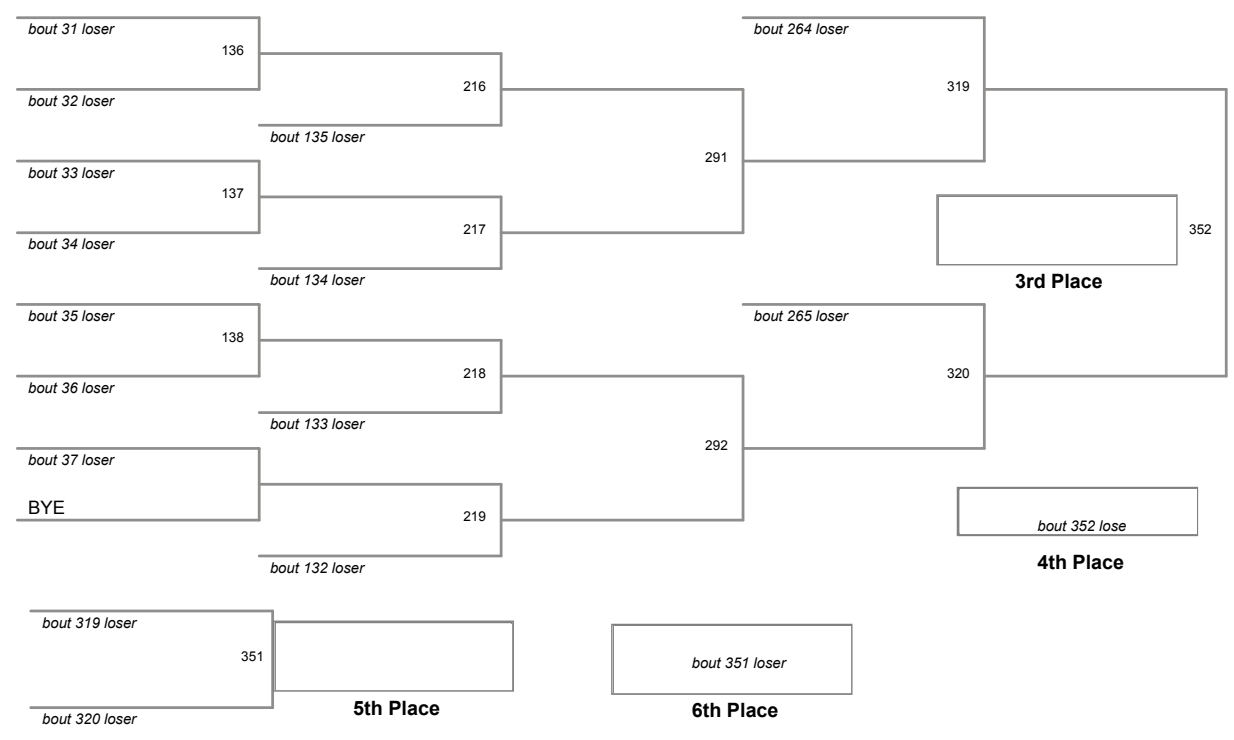

Burnt Mountain Classic 20'
default-division

106 Lbs

Burnt Mountain Classic 20' default-division

113 Lbs

Burnt Mountain Classic 20'
default-division

120 Lbs

Burnt Mountain Classic 20'
default-division

126 Lbs

Burnt Mountain Classic 20'
default-division

132 Lbs

Burnt Mountain Classic 20' default-division

138 Lbs

Burnt Mountain Classic 20
default-division

145 Lbs

Burnt Mountain Classic 20' default-division

152 Lbs

Burnt Mountain Classic 20
default-division

160 Lbs

Burnt Mountain Classic 20'
default-division

170 Lbs

Burnt Mountain Classic 20
default-division

182 Lbs

Burnt Mountain Classic 20'
default-division

195 Lbs

Burnt Mountain Classic 20'
default-division

220 Lbs

Burnt Mountain Classic 20'
default-division

285 Lbs