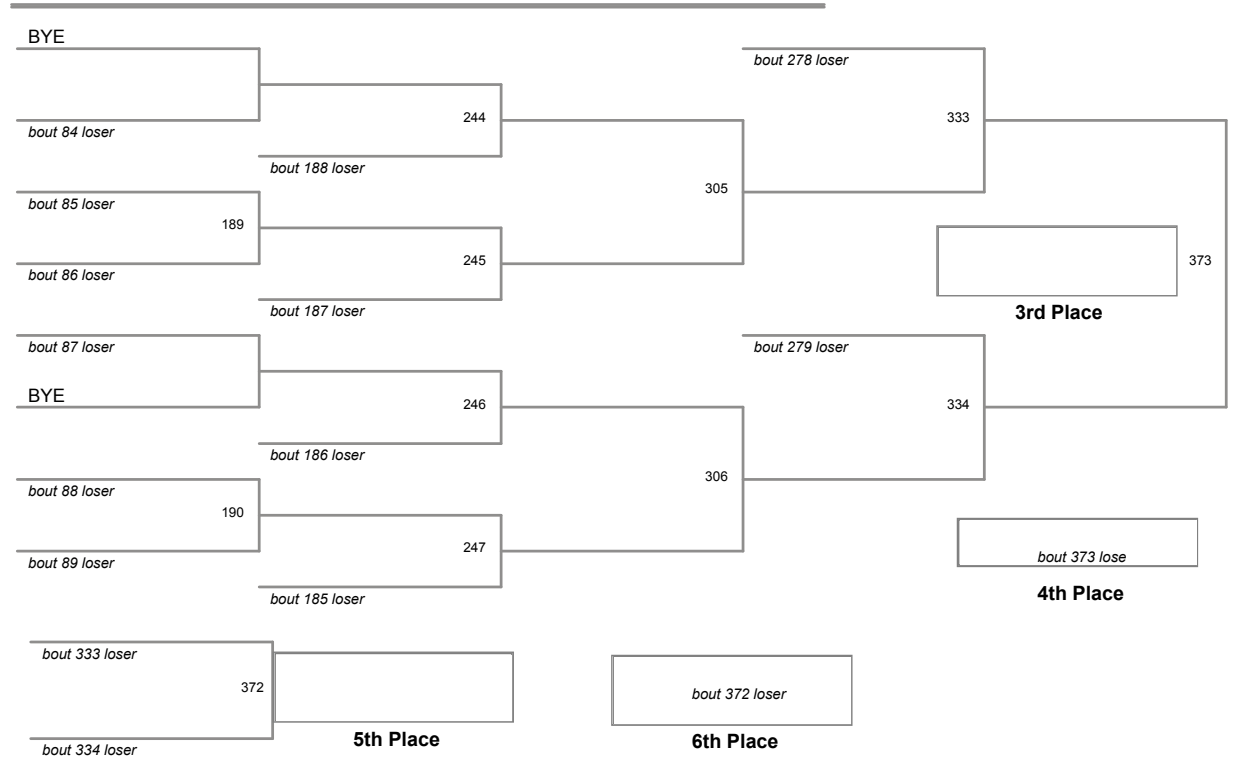

Burnt Mountain Classic 20'
default-division

106 Lbs

Burnt Mountain Classic 20' default-division

113 Lbs

Burnt Mountain Classic 20'
default-division

120 Lbs

Burnt Mountain Classic 20'
default-division

126 Lbs

Burnt Mountain Classic 20'
default-division

132 Lbs

Burnt Mountain Classic 20' default-division

138 Lbs

Burnt Mountain Classic 20
default-division

145 Lbs

Burnt Mountain Classic 20' default-division

152 Lbs

Burnt Mountain Classic 20
default-division

160 Lbs

Burnt Mountain Classic 20'
default-division

170 Lbs

Burnt Mountain Classic 20
default-division

182 Lbs

Burnt Mountain Classic 20'
default-division

195 Lbs

Burnt Mountain Classic 20'
default-division

220 Lbs

Burnt Mountain Classic 20'
default-division

285 Lbs