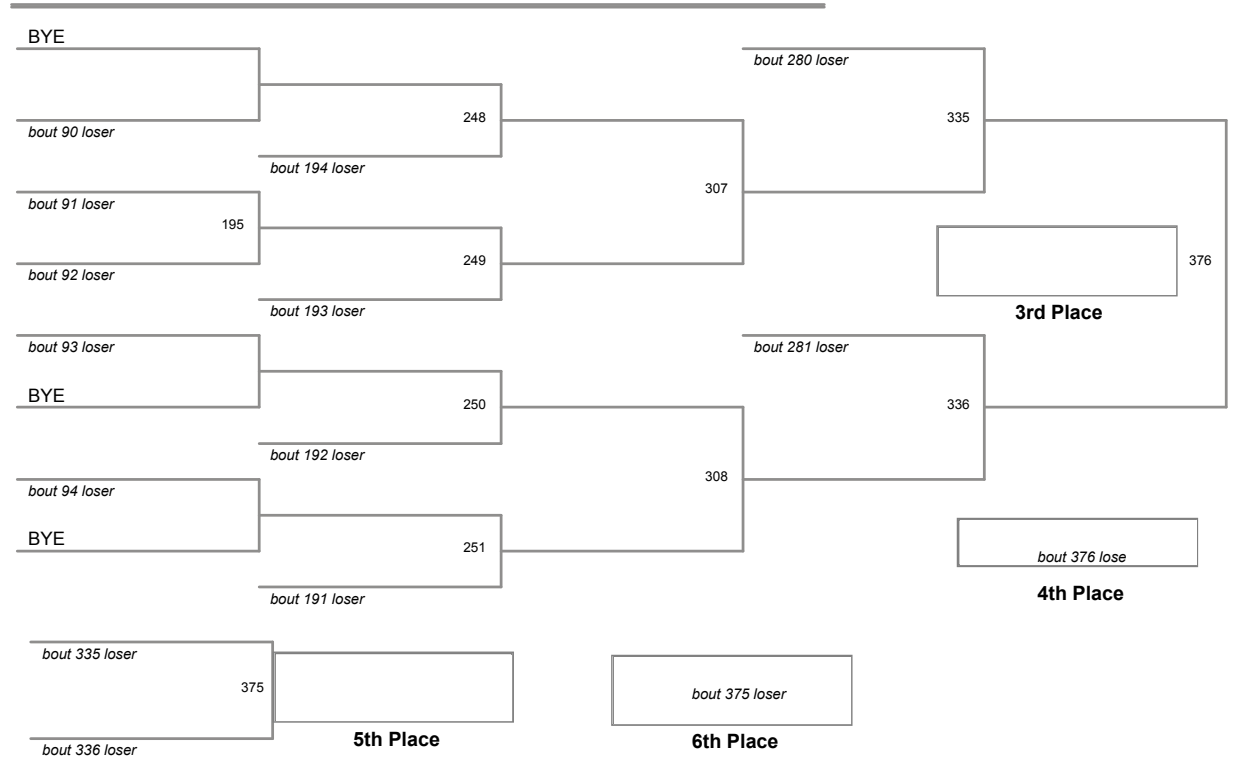

Burnt Mountain Classic 20'
default-division

106 Lbs

Burnt Mountain Classic 20' default-division

113 Lbs

Burnt Mountain Classic 20'
default-division

120 Lbs

Burnt Mountain Classic 20'
default-division

126 Lbs

Burnt Mountain Classic 20'
default-division

132 Lbs

Burnt Mountain Classic 20' default-division

138 Lbs

Burnt Mountain Classic 20
default-division

145 Lbs

Burnt Mountain Classic 20' default-division

152 Lbs

Burnt Mountain Classic 20
default-division

160 Lbs

Burnt Mountain Classic 20'
default-division

170 Lbs

Burnt Mountain Classic 20
default-division

182 Lbs

Burnt Mountain Classic 20'
default-division

195 Lbs

Burnt Mountain Classic 20'
default-division

220 Lbs

Burnt Mountain Classic 20'
default-division

285 Lbs