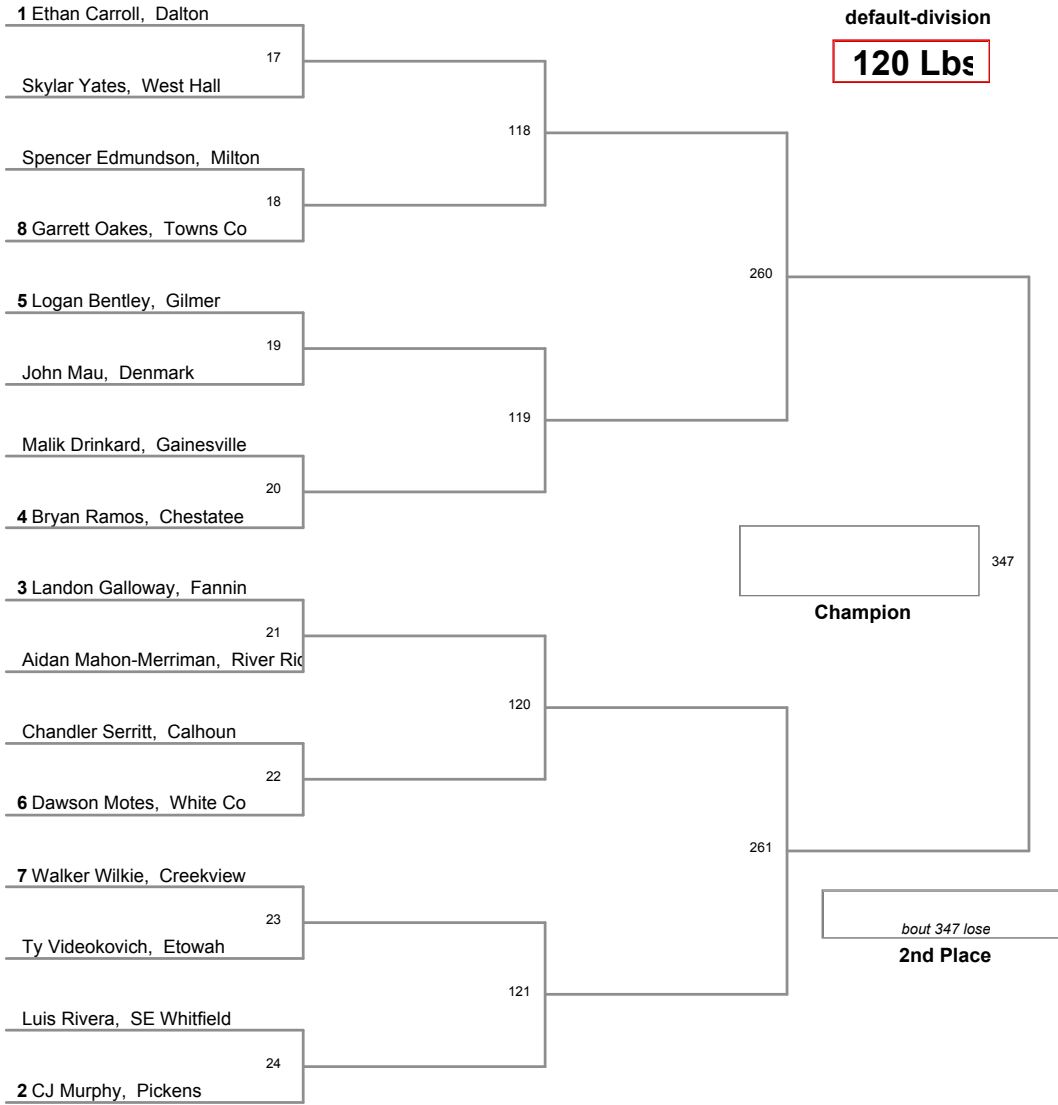

Burnt Mountain Classic 20'
default-division

106 Lbs

Burnt Mountain Classic 20' default-division

113 Lbs

Burnt Mountain Classic 20'
default-division

120 Lbs

Burnt Mountain Classic 20'
default-division

126 Lbs

Burnt Mountain Classic 20'
default-division

132 Lbs

Burnt Mountain Classic 20' default-division

138 Lbs

Burnt Mountain Classic 20
default-division

145 Lbs

Burnt Mountain Classic 20' default-division

152 Lbs

Burnt Mountain Classic 20
default-division

160 Lbs

Burnt Mountain Classic 20'
default-division

170 Lbs

Burnt Mountain Classic 20
default-division

182 Lbs

Burnt Mountain Classic 20'
default-division

195 Lbs

Burnt Mountain Classic 20'
default-division

220 Lbs

Burnt Mountain Classic 20'
default-division

285 Lbs