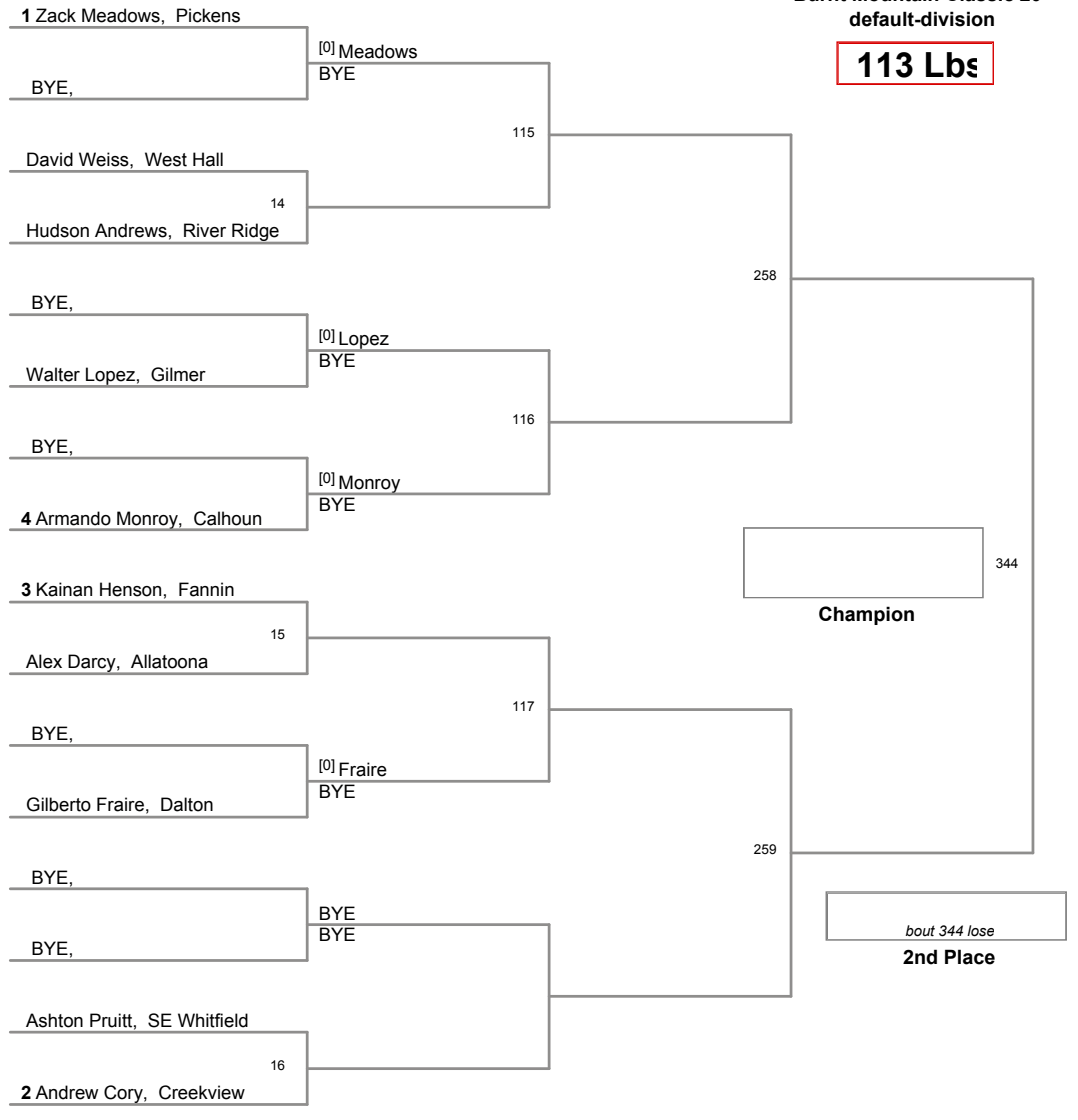

Burnt Mountain Classic 20'
default-division

106 Lbs

Burnt Mountain Classic 20' default-division

113 Lbs

Burnt Mountain Classic 20'
default-division

120 Lbs

Burnt Mountain Classic 20'
default-division

126 Lbs

Burnt Mountain Classic 20'
default-division

132 Lbs

Burnt Mountain Classic 20' default-division

138 Lbs

Burnt Mountain Classic 20
default-division

145 Lbs

Burnt Mountain Classic 20' default-division

152 Lbs

Burnt Mountain Classic 20
default-division

160 Lbs

Burnt Mountain Classic 20'
default-division

170 Lbs

Burnt Mountain Classic 20
default-division

182 Lbs

Burnt Mountain Classic 20'
default-division

195 Lbs

Burnt Mountain Classic 20'
default-division

220 Lbs

Burnt Mountain Classic 20'
default-division

285 Lbs