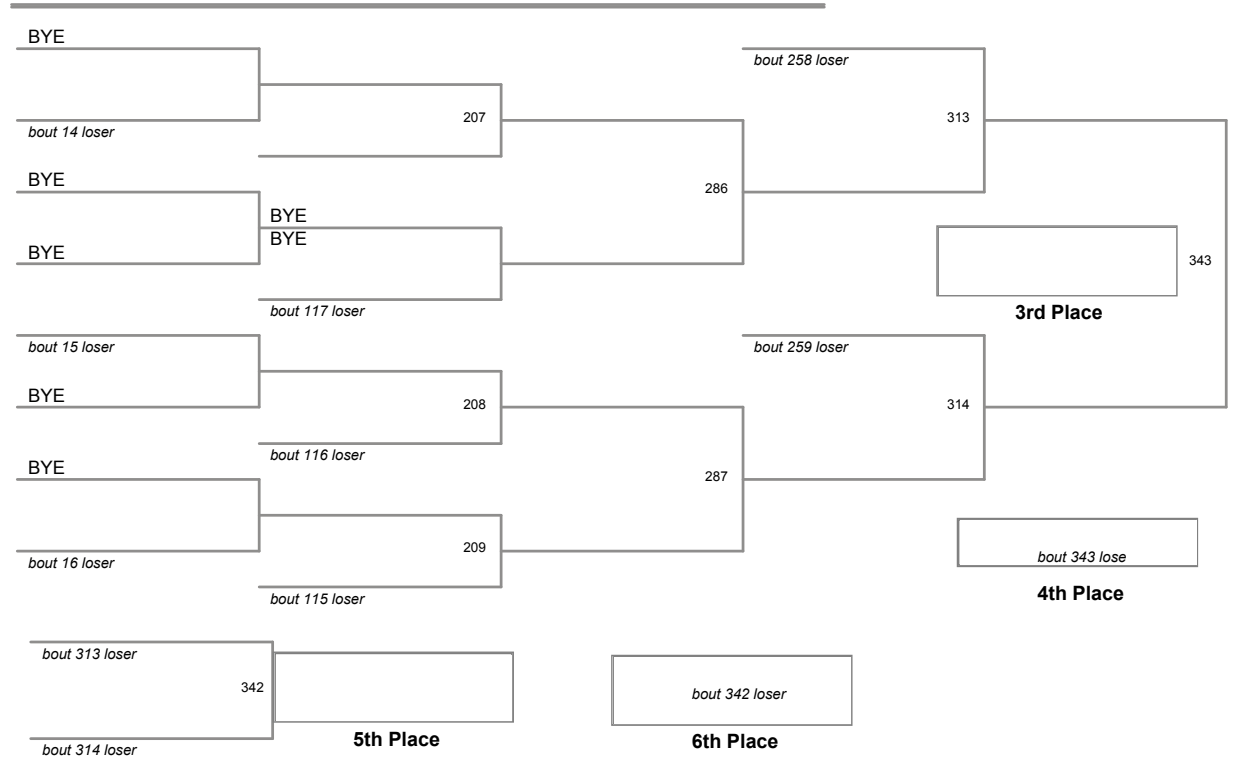

Burnt Mountain Classic 20'
default-division

106 Lbs

Burnt Mountain Classic 20' default-division

113 Lbs

Burnt Mountain Classic 20'
default-division

120 Lbs

Burnt Mountain Classic 20'
default-division

126 Lbs

Burnt Mountain Classic 20'
default-division

132 Lbs

Burnt Mountain Classic 20' default-division

138 Lbs

Burnt Mountain Classic 20
default-division

145 Lbs

Burnt Mountain Classic 20' default-division

152 Lbs

Burnt Mountain Classic 20
default-division

160 Lbs

Burnt Mountain Classic 20'
default-division

170 Lbs

Burnt Mountain Classic 20
default-division

182 Lbs

Burnt Mountain Classic 20'
default-division

195 Lbs

Burnt Mountain Classic 20'
default-division

220 Lbs

Burnt Mountain Classic 20'
default-division

285 Lbs