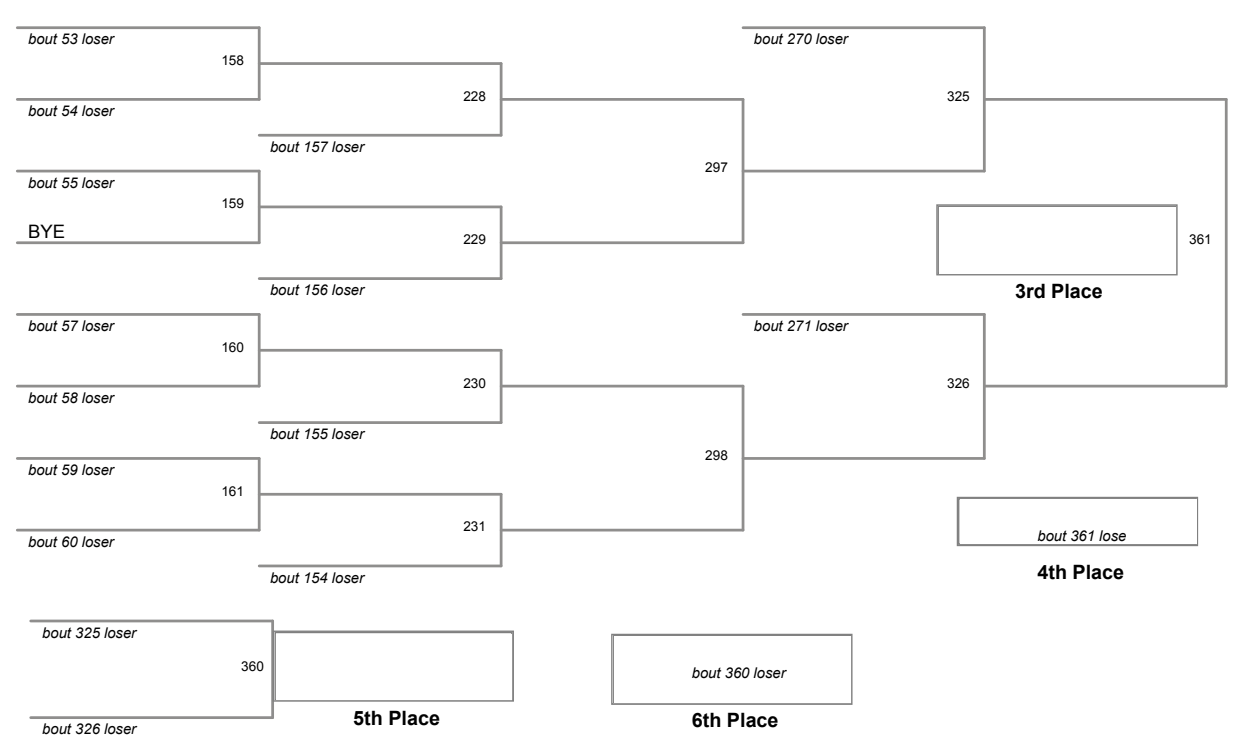

Burnt Mountain Classic 20'
default-division

106 Lbs

Burnt Mountain Classic 20' default-division

113 Lbs

Burnt Mountain Classic 20'
default-division

120 Lbs

Burnt Mountain Classic 20'
default-division

126 Lbs

Burnt Mountain Classic 20'
default-division

132 Lbs

Burnt Mountain Classic 20' default-division

138 Lbs

Burnt Mountain Classic 20
default-division

145 Lbs

Burnt Mountain Classic 20' default-division

152 Lbs

Burnt Mountain Classic 20
default-division

160 Lbs

Burnt Mountain Classic 20'
default-division

170 Lbs

Burnt Mountain Classic 20
default-division

182 Lbs

Burnt Mountain Classic 20'
default-division

195 Lbs

Burnt Mountain Classic 20'
default-division

220 Lbs

Burnt Mountain Classic 20'
default-division

285 Lbs