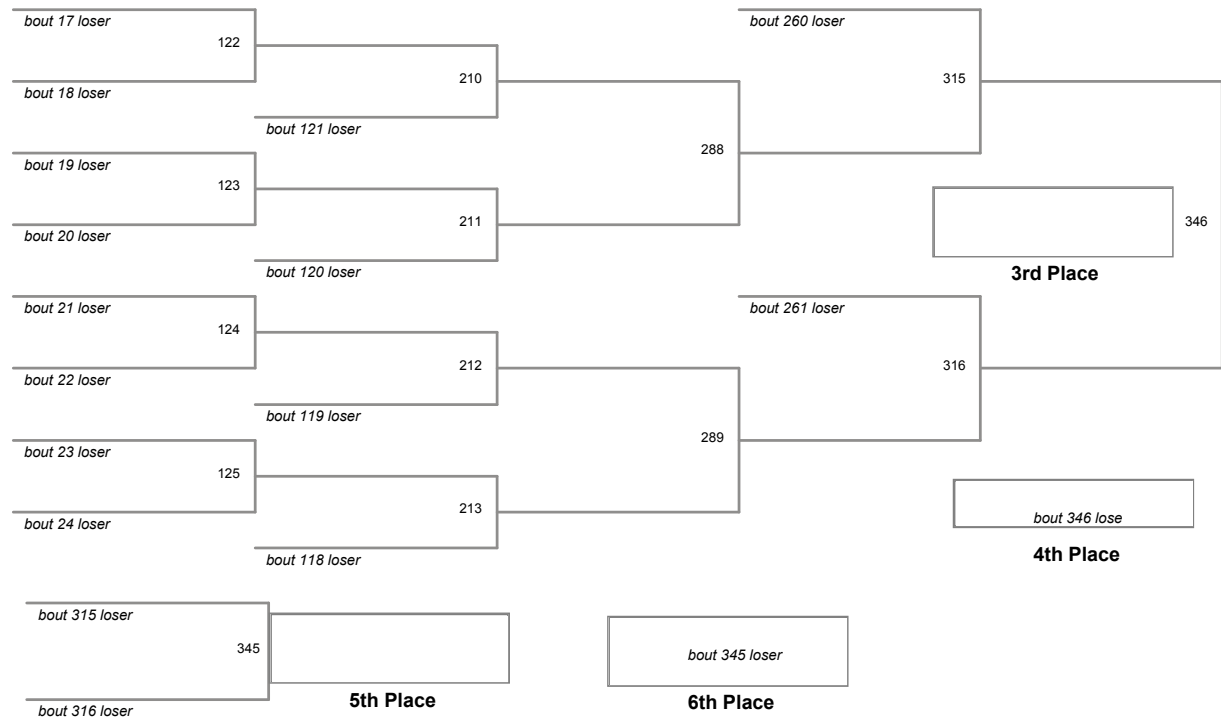

Burnt Mountain Classic 20'
default-division

106 Lbs

Burnt Mountain Classic 20' default-division

113 Lbs

Burnt Mountain Classic 20'
default-division

120 Lbs

Burnt Mountain Classic 20'
default-division

126 Lbs

Burnt Mountain Classic 20'
default-division

132 Lbs

Burnt Mountain Classic 20' default-division

138 Lbs

Burnt Mountain Classic 20
default-division

145 Lbs

Burnt Mountain Classic 20' default-division

152 Lbs

Burnt Mountain Classic 20
default-division

160 Lbs

Burnt Mountain Classic 20'
default-division

170 Lbs

Burnt Mountain Classic 20
default-division

182 Lbs

Burnt Mountain Classic 20'
default-division

195 Lbs

Burnt Mountain Classic 20'
default-division

220 Lbs

Burnt Mountain Classic 20'
default-division

285 Lbs