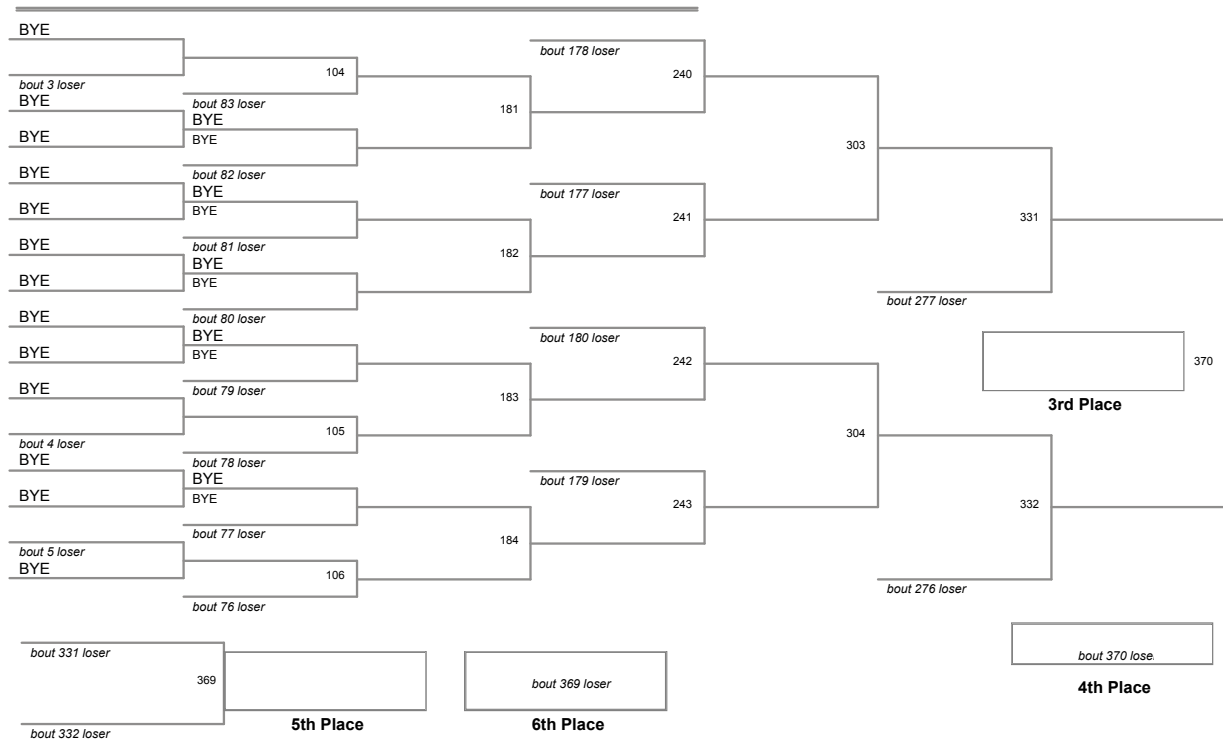

Burnt Mountain Classic 20'
default-division

132 Lbs

Burnt Mountain Classic 20' default-division

138 Lbs

Burnt Mountain Classic 20
default-division

145 Lbs

Burnt Mountain Classic 20' default-division

152 Lbs

Burnt Mountain Classic 20
default-division

160 Lbs

Burnt Mountain Classic 20'
default-division

170 Lbs

Burnt Mountain Classic 20
default-division

182 Lbs

Burnt Mountain Classic 20'
default-division

195 Lbs

Burnt Mountain Classic 20'
default-division

220 Lbs

Burnt Mountain Classic 20'
default-division

285 Lbs