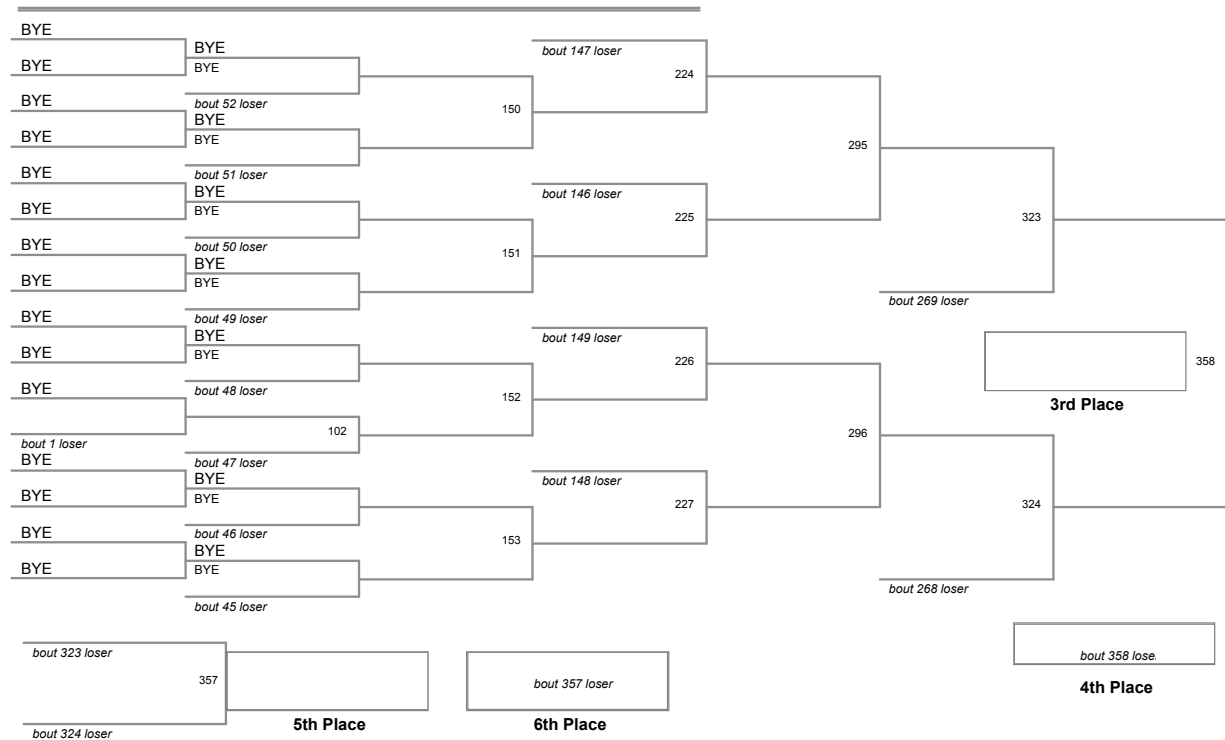

Burnt Mountain Classic 20'
default-division

106 Lbs

Burnt Mountain Classic 20' default-division

113 Lbs

Burnt Mountain Classic 20'
default-division

120 Lbs

Burnt Mountain Classic 20'
default-division

126 Lbs

Burnt Mountain Classic 20'
default-division

132 Lbs

Burnt Mountain Classic 20' default-division

138 Lbs

Burnt Mountain Classic 20
default-division

145 Lbs

Burnt Mountain Classic 20' default-division

152 Lbs

Burnt Mountain Classic 20
default-division

160 Lbs

Burnt Mountain Classic 20'
default-division

170 Lbs

Burnt Mountain Classic 20
default-division

182 Lbs

Burnt Mountain Classic 20'
default-division

195 Lbs

Burnt Mountain Classic 20'
default-division

220 Lbs

Burnt Mountain Classic 20'
default-division

285 Lbs