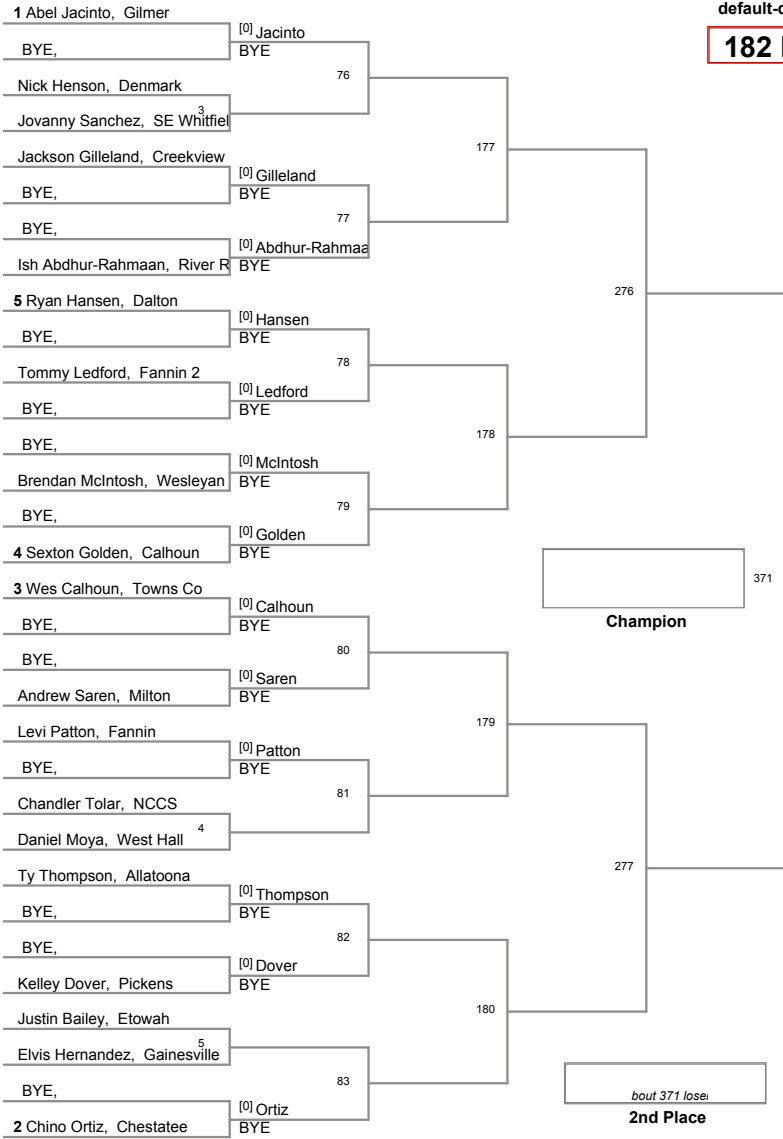

Burnt Mountain Classic 20
default-division

160 Lbs

Burnt Mountain Classic 20'
default-division

170 Lbs

Burnt Mountain Classic 20
default-division

182 Lbs

Burnt Mountain Classic 20'
default-division

195 Lbs

Burnt Mountain Classic 20'
default-division

220 Lbs

Burnt Mountain Classic 20'
default-division

285 Lbs