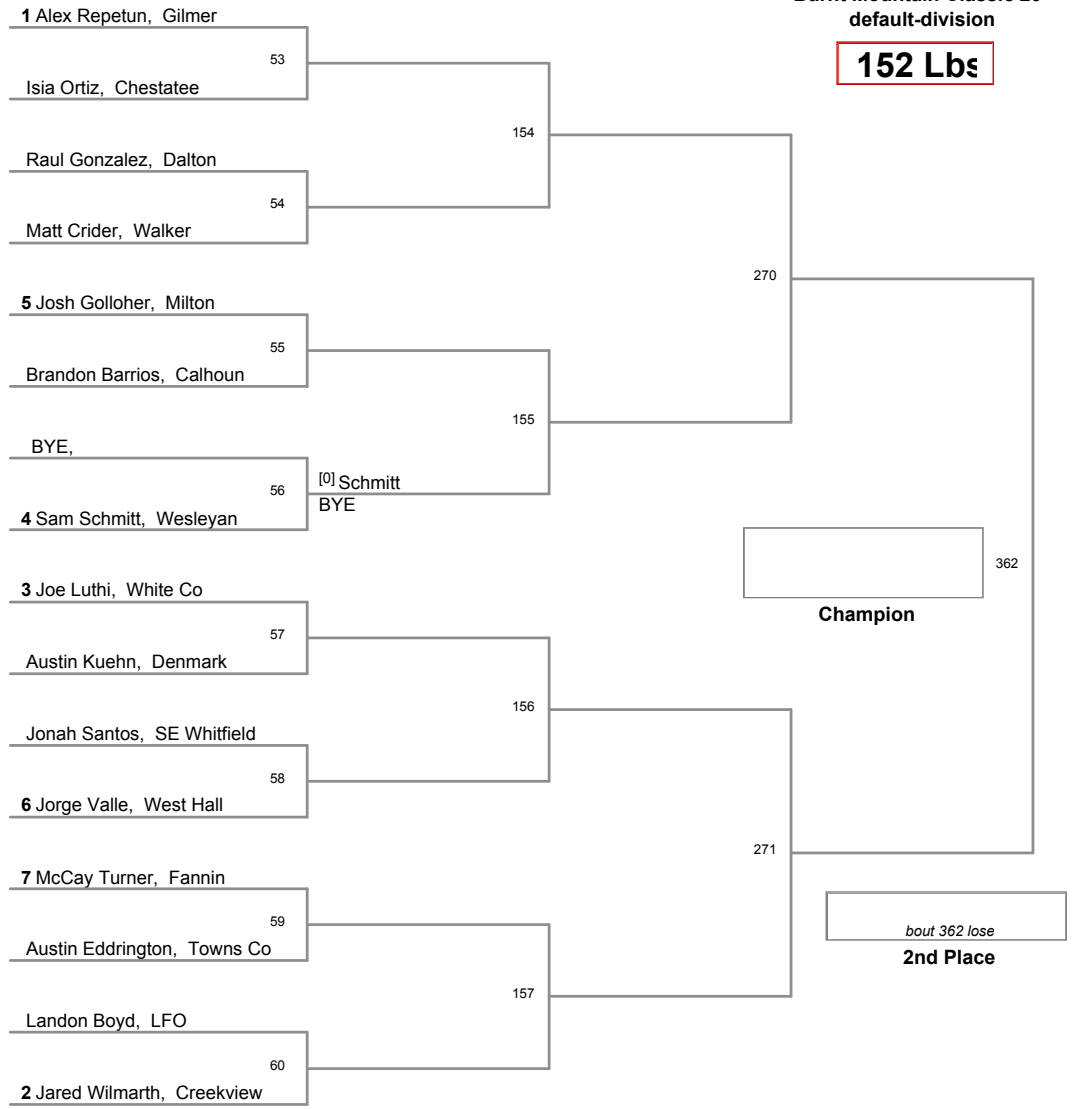

Burnt Mountain Classic 20'
default-division

106 Lbs

Burnt Mountain Classic 20' default-division

113 Lbs

Burnt Mountain Classic 20'
default-division

120 Lbs

Burnt Mountain Classic 20'
default-division

126 Lbs

Burnt Mountain Classic 20'
default-division

132 Lbs

Burnt Mountain Classic 20' default-division

138 Lbs

Burnt Mountain Classic 20
default-division

145 Lbs

Burnt Mountain Classic 20' default-division

152 Lbs

Burnt Mountain Classic 20
default-division

160 Lbs

Burnt Mountain Classic 20'
default-division

170 Lbs

Burnt Mountain Classic 20
default-division

182 Lbs

Burnt Mountain Classic 20'
default-division

195 Lbs

Burnt Mountain Classic 20'
default-division

220 Lbs

Burnt Mountain Classic 20'
default-division

285 Lbs