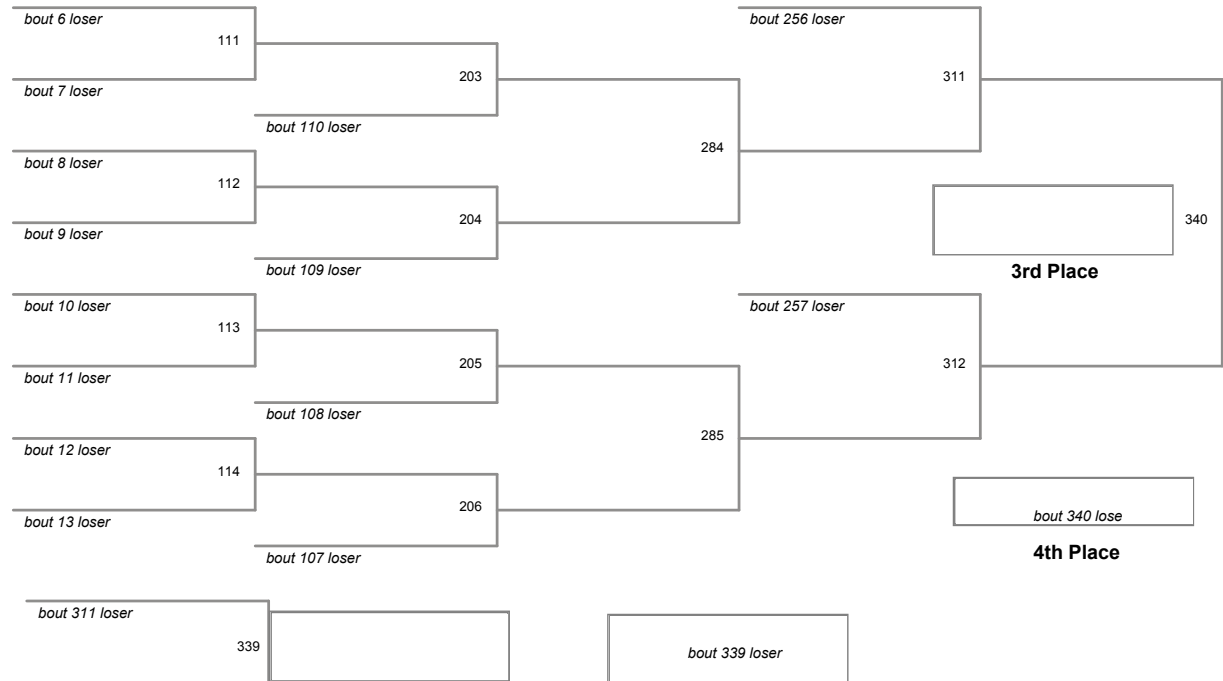

Burnt Mountain Classic 20'
default-division

106 Lbs

Burnt Mountain Classic 20' default-division

113 Lbs

Burnt Mountain Classic 20'
default-division

120 Lbs

Burnt Mountain Classic 20'
default-division

126 Lbs

Burnt Mountain Classic 20'
default-division

132 Lbs

Burnt Mountain Classic 20' default-division

138 Lbs

Burnt Mountain Classic 20
default-division

145 Lbs

Burnt Mountain Classic 20' default-division

152 Lbs

Burnt Mountain Classic 20
default-division

160 Lbs

Burnt Mountain Classic 20'
default-division

170 Lbs

Burnt Mountain Classic 20
default-division

182 Lbs

Burnt Mountain Classic 20'
default-division

195 Lbs

Burnt Mountain Classic 20'
default-division

220 Lbs

Burnt Mountain Classic 20'
default-division

285 Lbs