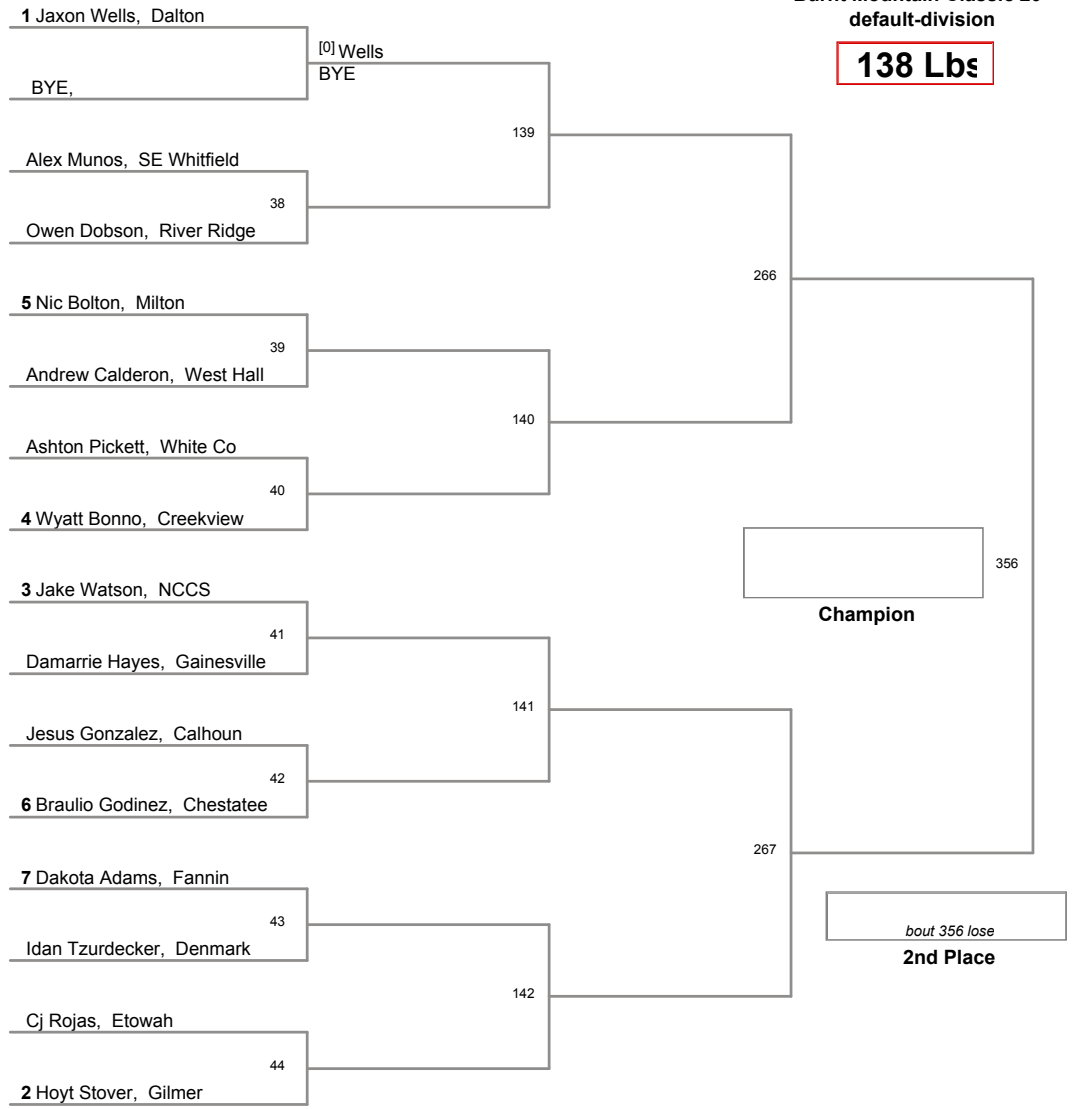

Burnt Mountain Classic 20'
default-division

106 Lbs

Burnt Mountain Classic 20' default-division

113 Lbs

Burnt Mountain Classic 20'
default-division

120 Lbs

Burnt Mountain Classic 20'
default-division

126 Lbs

Burnt Mountain Classic 20'
default-division

132 Lbs

Burnt Mountain Classic 20' default-division

138 Lbs

Burnt Mountain Classic 20
default-division

145 Lbs

Burnt Mountain Classic 20' default-division

152 Lbs

Burnt Mountain Classic 20
default-division

160 Lbs

Burnt Mountain Classic 20'
default-division

170 Lbs

Burnt Mountain Classic 20
default-division

182 Lbs

Burnt Mountain Classic 20'
default-division

195 Lbs

Burnt Mountain Classic 20'
default-division

220 Lbs

Burnt Mountain Classic 20'
default-division

285 Lbs