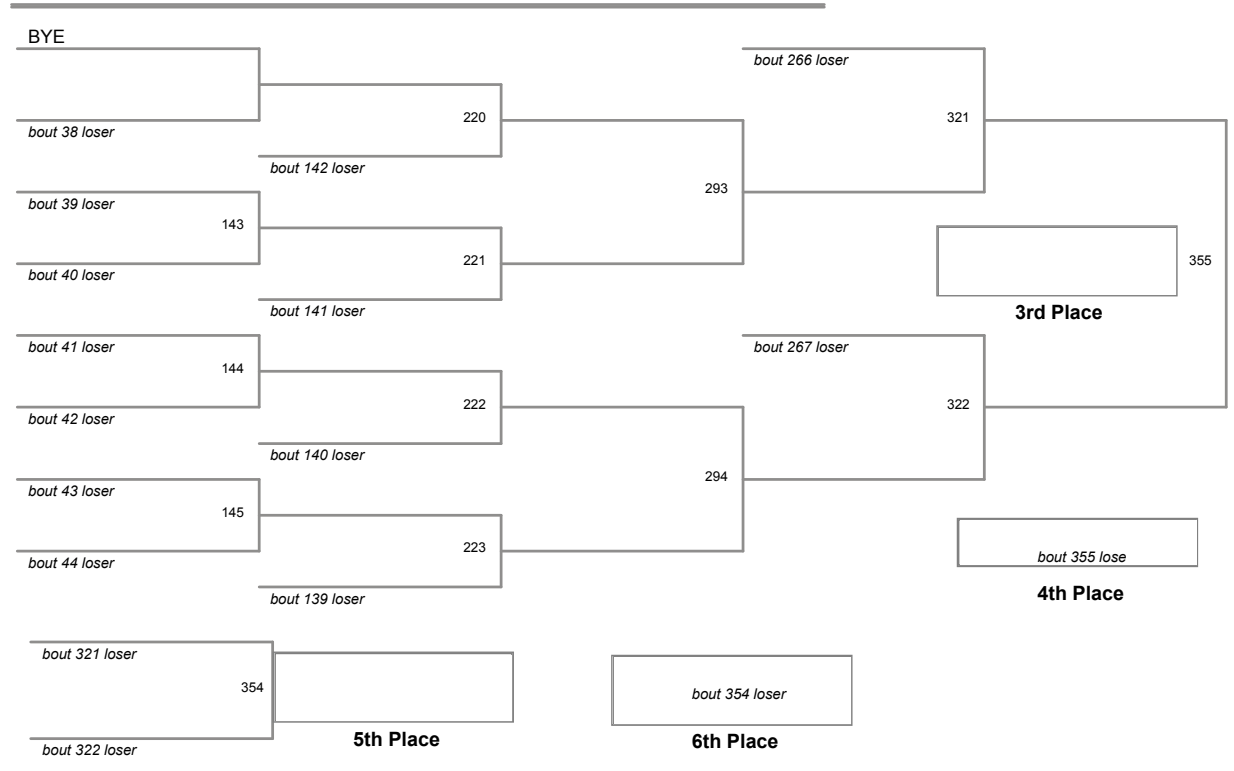

Burnt Mountain Classic 20'
default-division

106 Lbs

Burnt Mountain Classic 20' default-division

113 Lbs

Burnt Mountain Classic 20'
default-division

120 Lbs

Burnt Mountain Classic 20'
default-division

126 Lbs

Burnt Mountain Classic 20'
default-division

132 Lbs

Burnt Mountain Classic 20' default-division

138 Lbs

Burnt Mountain Classic 20
default-division

145 Lbs

Burnt Mountain Classic 20' default-division

152 Lbs

Burnt Mountain Classic 20
default-division

160 Lbs

Burnt Mountain Classic 20'
default-division

170 Lbs

Burnt Mountain Classic 20
default-division

182 Lbs

Burnt Mountain Classic 20'
default-division

195 Lbs

Burnt Mountain Classic 20'
default-division

220 Lbs

Burnt Mountain Classic 20'
default-division

285 Lbs