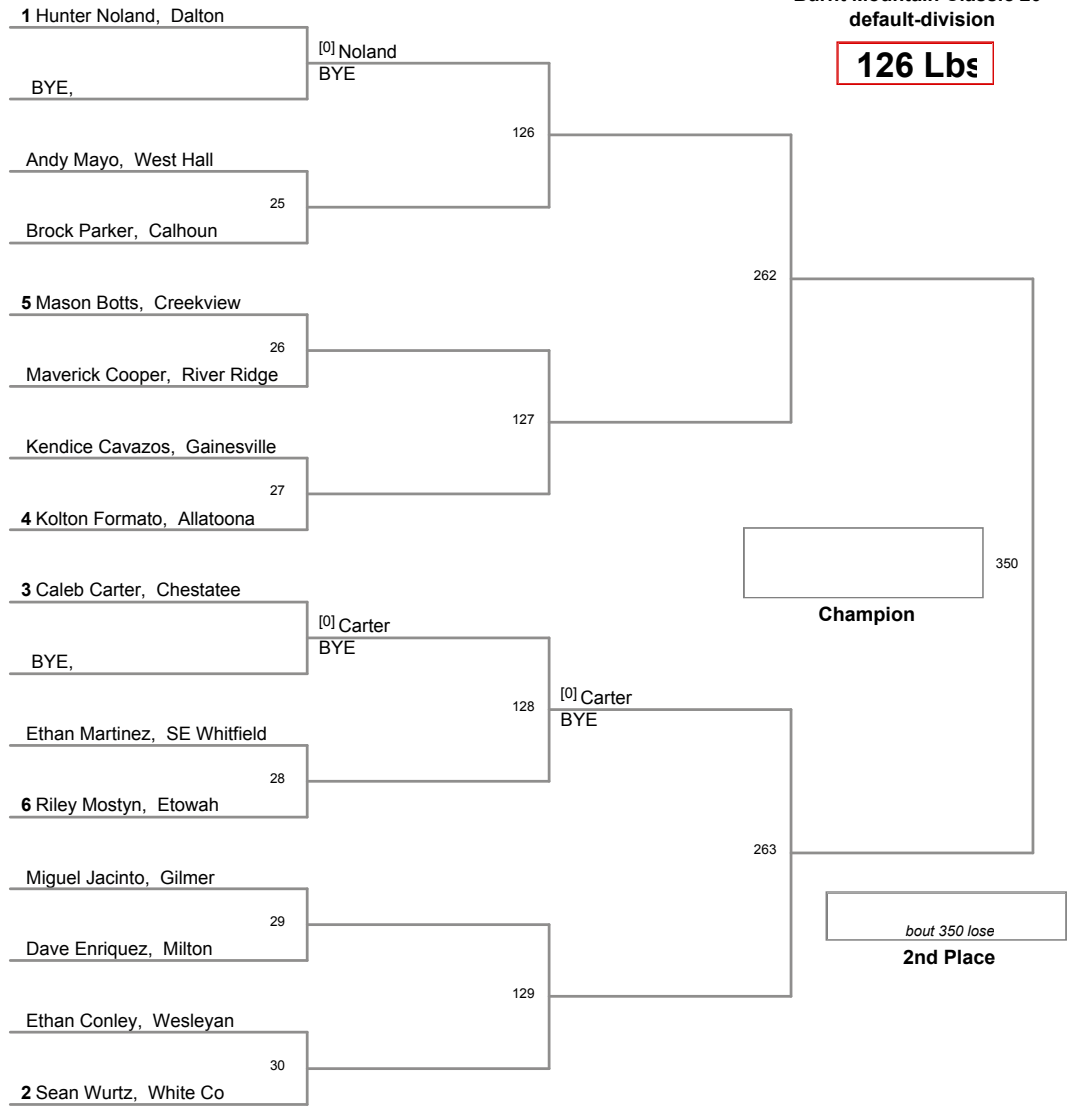

Burnt Mountain Classic 20'
default-division

106 Lbs

Burnt Mountain Classic 20' default-division

113 Lbs

Burnt Mountain Classic 20'
default-division

120 Lbs

Burnt Mountain Classic 20'
default-division

126 Lbs

Burnt Mountain Classic 20'
default-division

132 Lbs

Burnt Mountain Classic 20' default-division

138 Lbs

Burnt Mountain Classic 20
default-division

145 Lbs

Burnt Mountain Classic 20' default-division

152 Lbs

Burnt Mountain Classic 20
default-division

160 Lbs

Burnt Mountain Classic 20'
default-division

170 Lbs

Burnt Mountain Classic 20
default-division

182 Lbs

Burnt Mountain Classic 20'
default-division

195 Lbs

Burnt Mountain Classic 20'
default-division

220 Lbs

Burnt Mountain Classic 20'
default-division

285 Lbs